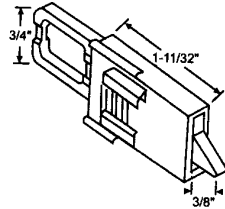

WD 9529

**3/8" SASH**

WD 9501

**SINGLE HUNG SASH**

WD 9528

**TILT LATCH (GENERAL)**

**WD 9290**

**TILT LATCH (PAIR ONLY)**