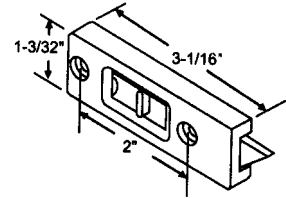

WD 9529

**3/8" SASH**

WD 9501

**SINGLE HUNG SASH**

WD 9528

**TILT LATCH (GENERAL)**

**WD 9290**

**TILT LATCH (PAIR ONLY)**