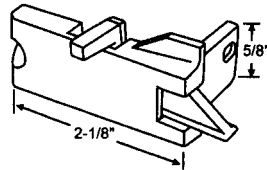

TILT LATCH WHITE