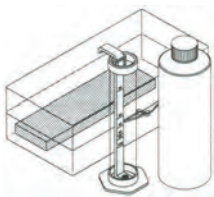

CYANURIC TEST KIT

PO 4544

**CAUDILL
SUPPLY, Inc.**

REAGENTS

PART NUMBER	DESCRIPTION	SIZE	PART NUMBER	DESCRIPTION	SIZE
PO 4548	#1 DPD reagent	.75 oz	PO 4562	#8 total alkalinity	.75 oz
PO 4550	#2 DPD reagent	.75 oz	PO 4564	#9 sulfuric acid	.75 oz
PO 4552	#3 DPD reagent	.75 oz	PO 4566	#10 calcium buffer	.75 oz
PO 4554	#4 pH indicator	.75 oz	PO 4568	#11 calcium indicator	.75 oz
PO 4556	#5 acid demand	.75 oz	PO 4570	#12 hardness indicator	.75 oz
PO 4558	#6 base demand	.75 oz	PO 4572	#13 cyanuric acid	.75 oz
PO 4560	#7 thinsulfate N/10	.75 oz	PO 4574	#13 cyanuric acid	16 oz